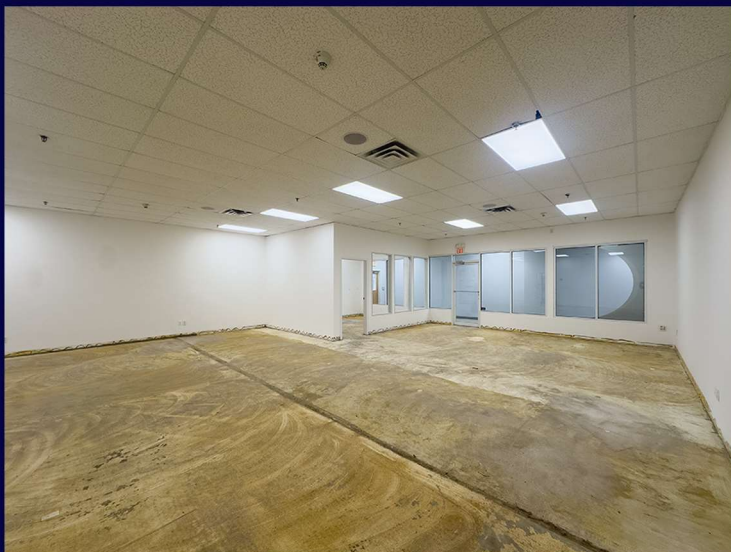

🚩 2,000 +/- SF Office Space
Available for Lease

📍 Cousins Plaza
843 Hwy 33, Freehold , NJ

- Professional Office Space
- Will Build to Suite

- Cousins Plaza
- Convenient Hwy 33 Location
- Excellent Visibility with Ample Parking
- Professionally Maintained & Managed
- Office Ideally Suited for Medical or Professional